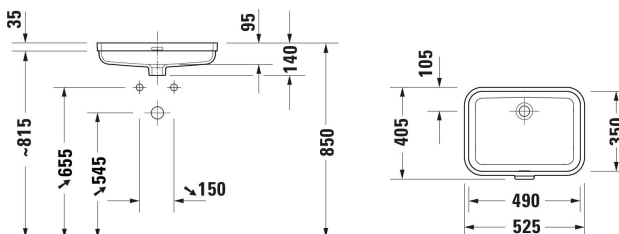

Soleil by Starck Built-in basin # 0397490060

| < 525 mm > |

| Built-in basin | Dimension | Weight | Order number |
|--|-------------|----------|--------------|
| Washbasin version: Installation, 525x405 mm, Tap hole platform: No, Type of mounting: undercounter, Incl. fixings for installation in wooden consoles | | | |
| Colors | | | |
| 00 White Alpin | | | |
| Variant | | | |
| <input checked="" type="checkbox"/> White High Gloss, Overflow: Yes | 525x140 mm | 8.100 kg | 0397490060 |
| Sanitary ceramics with the special WonderGliss surface finish will remain clean and attractive-looking for a long time to come. When ordering WonderGliss please add a "1" as eleventh digit to the model number. | | | |
| Accessory | | | |
| Push-open waste Suitable for washbasin with overflow, Ø 63,5 mm | Ø 63.5 mm | 0.34 kg | 005052 |
| Fixation Type of installation: In natural stone console, Suitable for Built-in basin | 10 x 40 mm | 0.2 kg | 005028 |
| Design siphon Material: Brass, Outlet drain: horizontal, Suitable for Washbasin | 76 x 483 mm | 1.5 kg | 005036 |

All drawings contain the necessary measurements which are subject to standard tolerances. They are stated in mm and are non-binding. Exact measurements, in particular for customised installation scenarios, can only be taken from the finished piece.